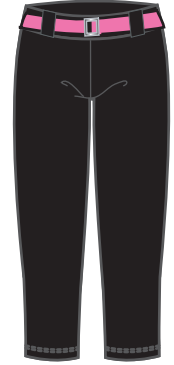

8070TW - New 2" Longer Tank Top
with built in bra
All Colors
\$26.00

8070PBS - Pant
All Colors
\$34.00

8070TK - Capri
All Colors
\$30.00

8070SHN / 3.5" INSEAM
All Colors
\$24.00