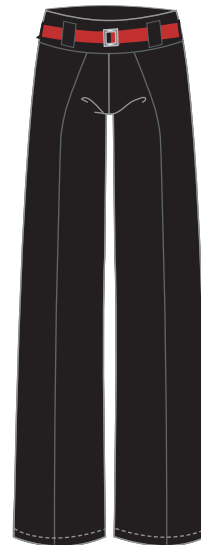

8070TW - New 2" Longer Tank Top
with built in bra
All Colors
\$26.00

8070PBS - Pant
All Colors
\$34.00

8070TK - Capri
All Colors
\$30.00

8070SHN / 3.5" INSEAM
All Colors
\$24.00