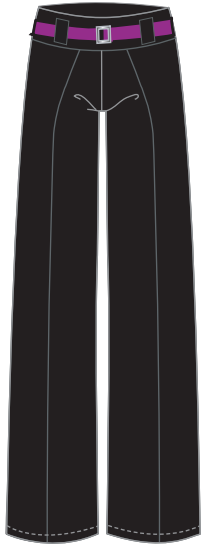

8070TW - New 2" Longer Tank Top
with built in bra
All Colors
\$26.00

8070PBS - Pant
All Colors
\$34.00

8070TK - Capri
All Colors
\$30.00

8070SHN / 3.5" INSEAM
All Colors
\$24.00