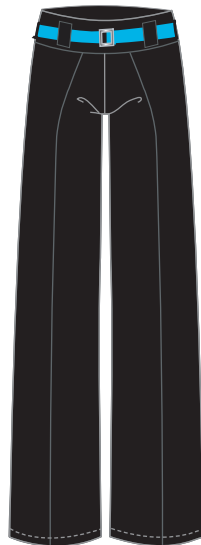

8070TW - New 2" Longer Tank Top
with built in bra
All Colors
\$26.00

8070PBS - Pant
All Colors
\$34.00

8070TK - Capri
All Colors
\$30.00

8070SHN / 3.5" INSEAM
All Colors
\$24.00