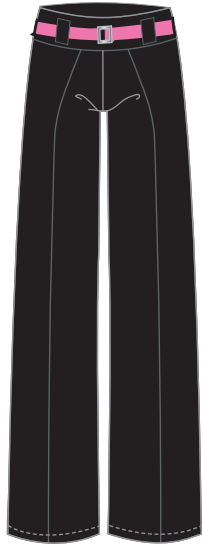

8070TW - New 2" Longer Tank Top
with built in bra
All Colors
\$26.00

8070PBS - Pant
All Colors
\$34.00

8070TK - Capri
All Colors
\$30.00

8070SHN / 3.5" INSEAM
All Colors
\$24.00