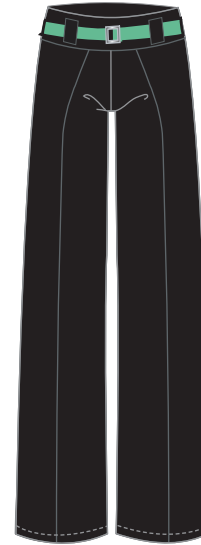

8070TW - New 2" Longer Tank Top
with built in bra
All Colors
\$26.00

8070PBS - Pant
All Colors
\$34.00

8070TK - Capri
All Colors
\$30.00

8070SHN / 3.5" INSEAM
All Colors
\$24.00